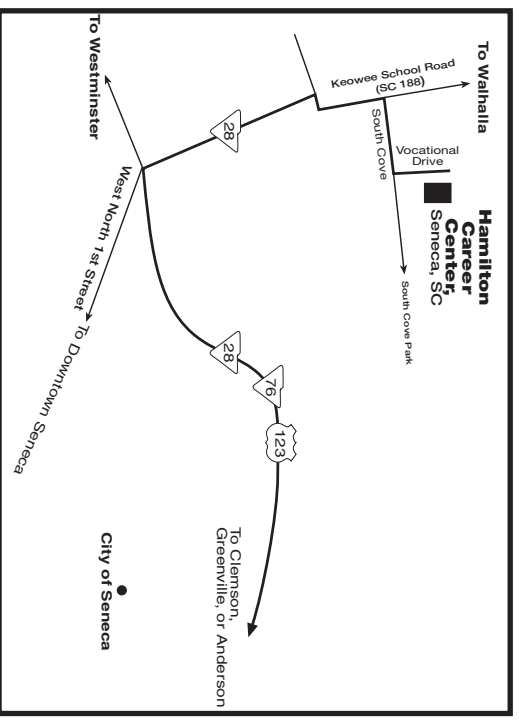

OCONEE CAMPUS
Hamilton Career Center, 100 Vocational Drive, Seneca, SC 29672

From Seneca: From US Highway 123 in Seneca, turn onto SC Highway 28 toward Walthalla. At the second traffic light, turn right on SC-188 (Keowee School Rd.). Turn right at the next traffic light onto on South Cove Road. Immediately after making this turn, look for Vocational Drive on your left. Turn onto Vocational Drive to the Hamilton Career.