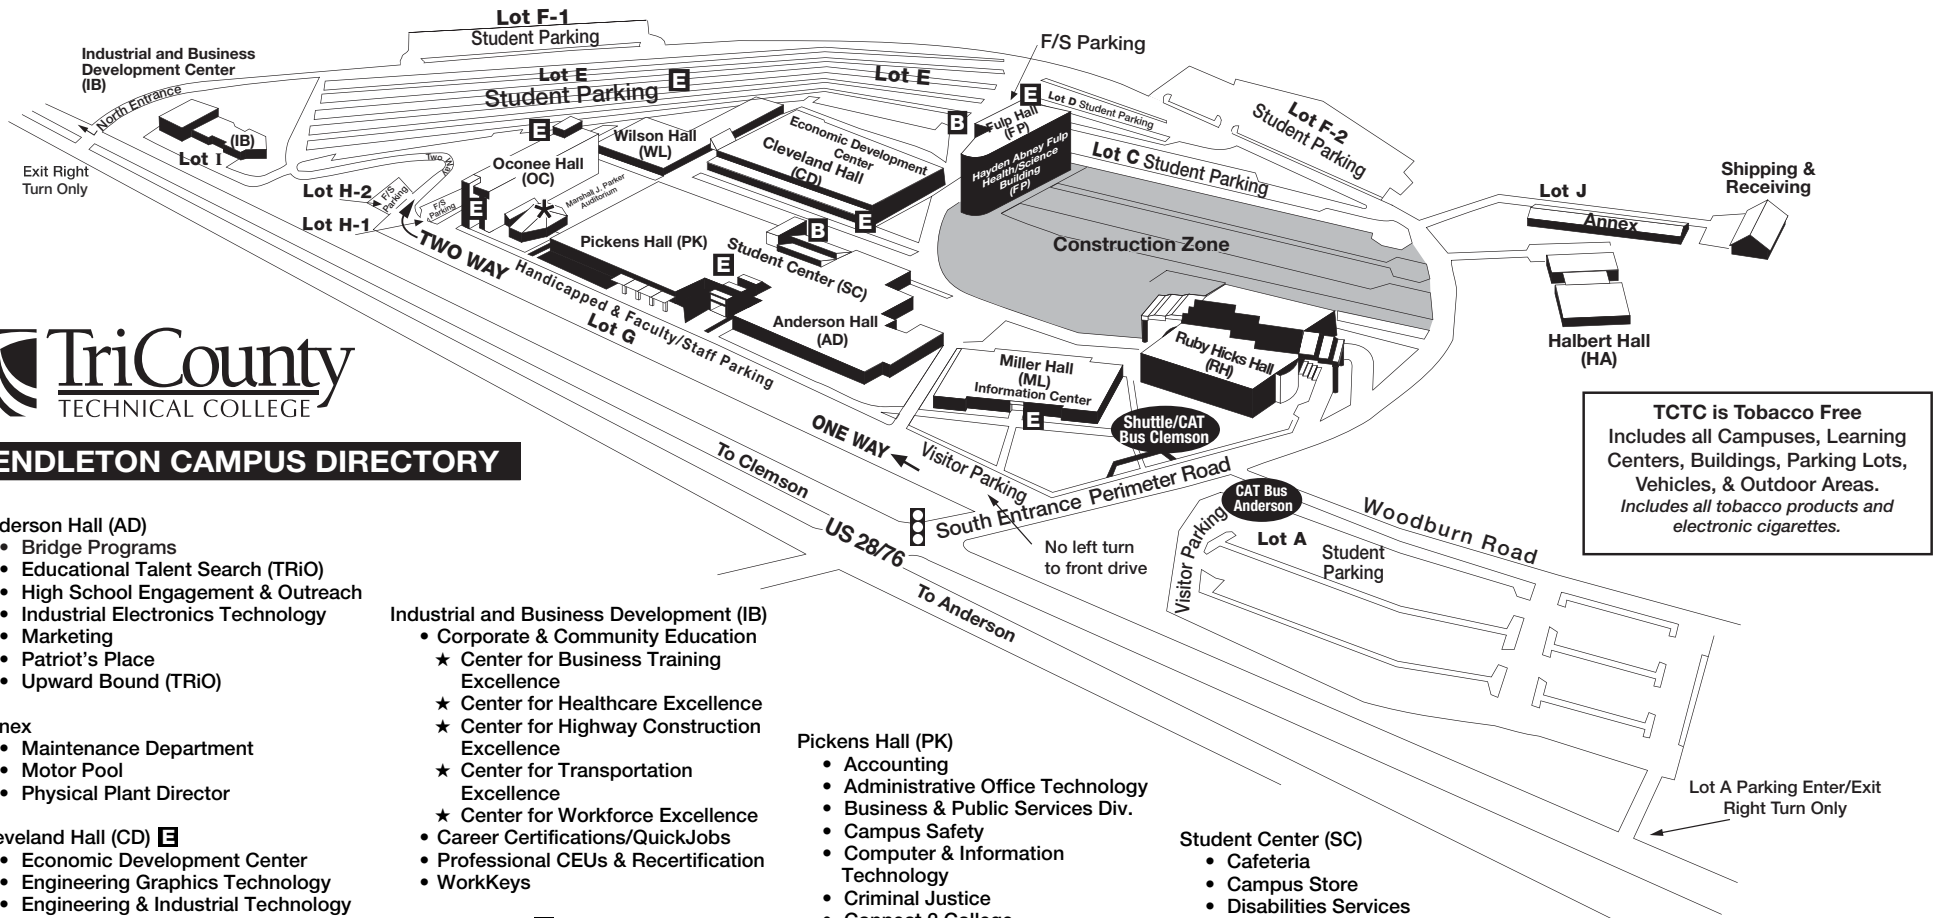

Industrial and Business Development (IB)

- Corporate & Community Education
  - ★ Center for Business Training Excellence
  - ★ Center for Healthcare Excellence
  - ★ Center for Highway Construction Excellence
  - ★ Center for Transportation Excellence
  - ★ Center for Workforce Excellence
- Career Certifications/QuickJobs
- Professional CEUs & Recertification
- WorkKeys

Miller Hall (ML) **E**

- Admissions
- Assessment Center
- Business Office/Cashier
- Career Services
- Financial Aid
- Orientation
- Student Records/Registrar
- Student Success Coaches
- TC Central

Oconee Hall (OC) **E**

- Arts & Sciences Division
- Comprehensive Studies Department
- Humanities Department
- Marshall J. Parker Auditorium
- Math Department
- Social Sciences Department

Pickens Hall (PK)

- Accounting
- Administrative Office Technology
- Business & Public Services Div.
- Campus Safety
- Computer & Information Technology
- Criminal Justice
- Connect 2 College
- IT Help Desk
- Management
- Open Computer Lab

Ruby Hicks Hall (RH) **E**

- Alumni Office
- Business Affairs
- Curriculum and Instructional Support
- Economic Development and Government Relations
- Foundation
- Human Resources
- Information Technology
- Institutional Effectiveness
- Library
- President's Office & Boardroom
- Public Relations
- Senior Vice President
- Technical Skills for Success

Shipping and Receiving

- Mail Room

TCTC is Tobacco Free
Includes all Campuses, Learning Centers, Buildings, Parking Lots, Vehicles, & Outdoor Areas.
Includes all tobacco products and electronic cigarettes.

Note: Welding and CNC programs are taught at the Industrial Technology Center, 5371 Highway 76, approximately 5 miles from the Pendleton Campus towards Anderson.

Tri-County Technical College
7900 Highway 76
Pendleton, SC 29670
www.tctc.edu
(864) 646-8361
Toll free within 864 area code:
1-866-269-5677
TDD/Voice 1-800-735-2905