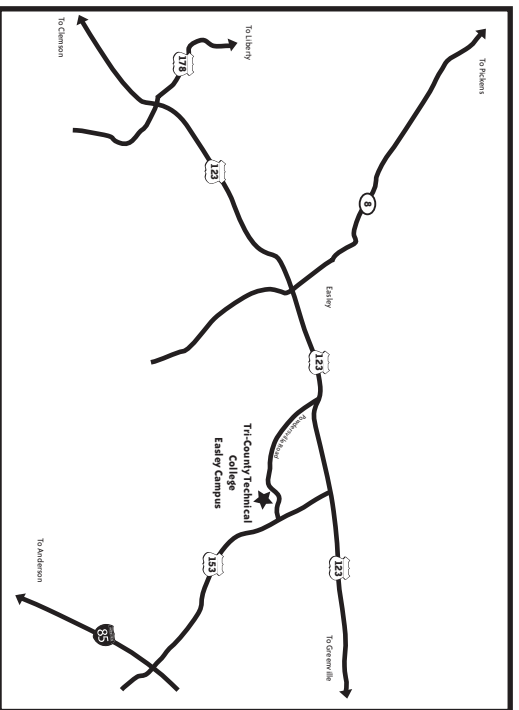

EASLEY CAMPUS
1774 Powdersville Road, Easley, SC 29642

From Greenville: Take I-85 South toward Atlanta. Take Exit 40 for SC Highway 153 N toward Easley. Turn right onto SC Highway 153. Go approximately four miles and turn left at Old Easley Bridge Road. Old Easley Bridge Road becomes Powdersville Road. The Easley Campus will be on the left.